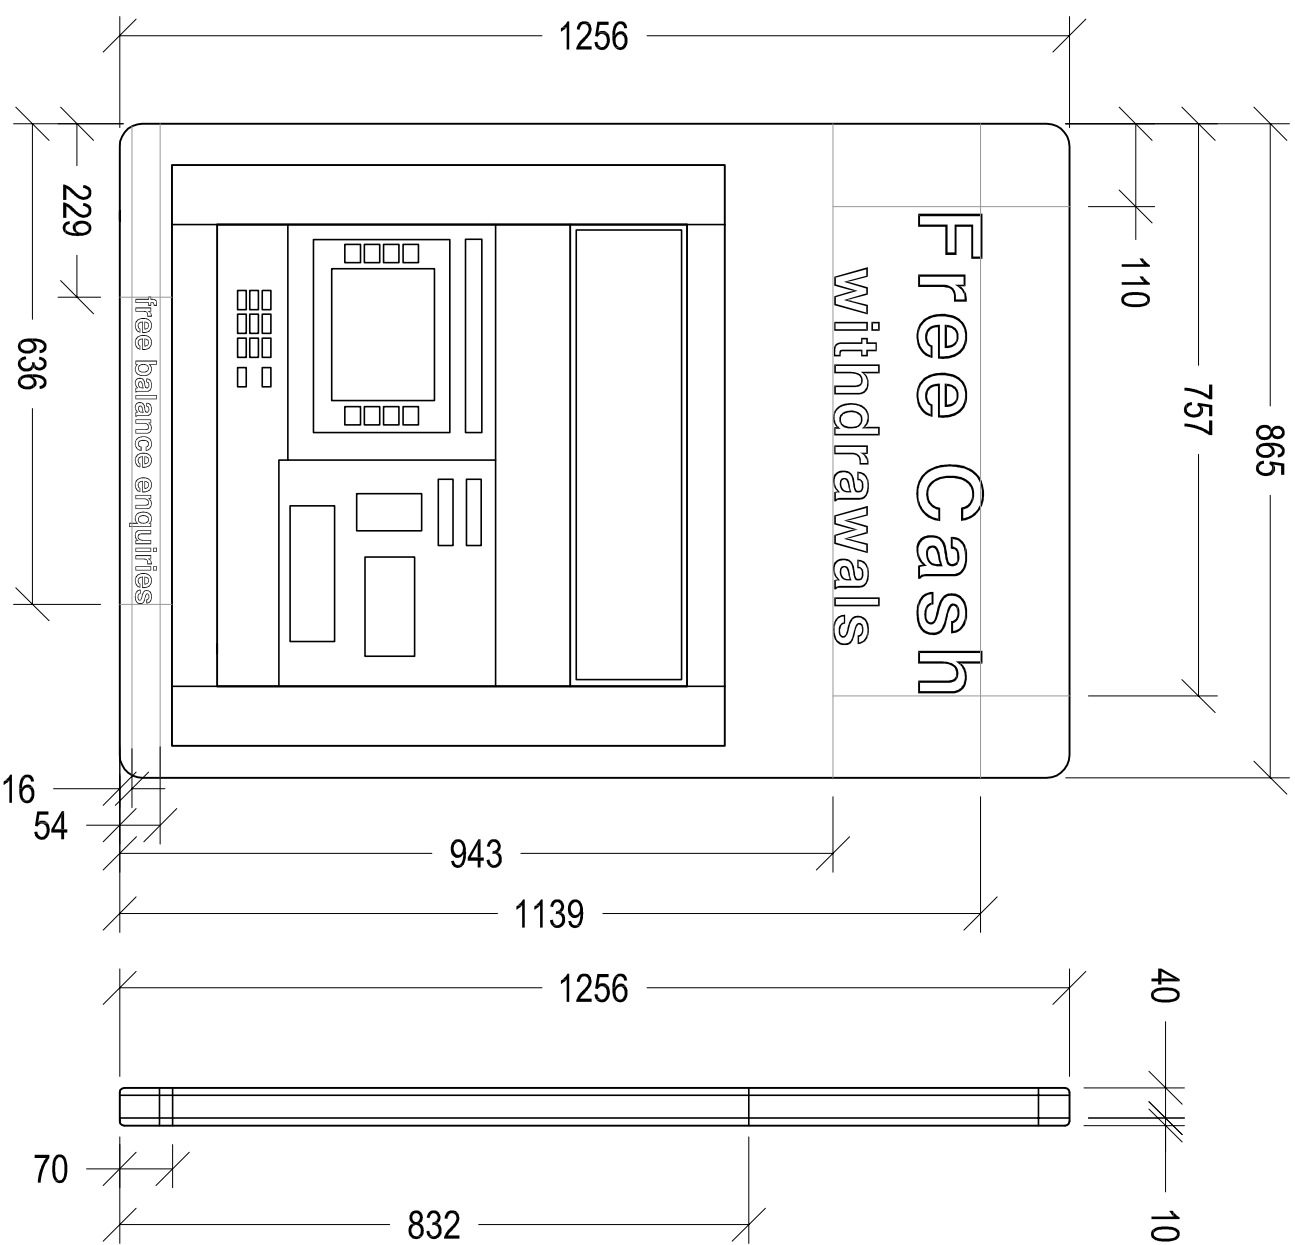

FONT: Eurostile
FONT COLOUR: cmyk = 0,0,0,0, (white)

SURROUND COLOUR - cmyk = 0,0,0,100 (black)

NOTE MACHINE RED - cmyk = 15,100,100,0
NOTEMACHINE BLUE - cmyk = 100,90,10,0

TYPICAL FASCIA
 Scale 1:10

Project:
NOTE MACHINE
 GENERAL SITE INSTALLATION
 ARRANGEMENTS

Drawing Title:
 TYPICAL FASCIA ELEVATIONS

Ref: NM--GA--F1	Date: 02-07-2014	Rev: A
Scale: 1:10	Paper: A3	Date Rev: 31-03-2015

GENERAL NOTES:
 1) All dimensions in millimeters unless otherwise stated.

Date: 31-03-15
Comments: Scale Bar added to drawing.
By: CM