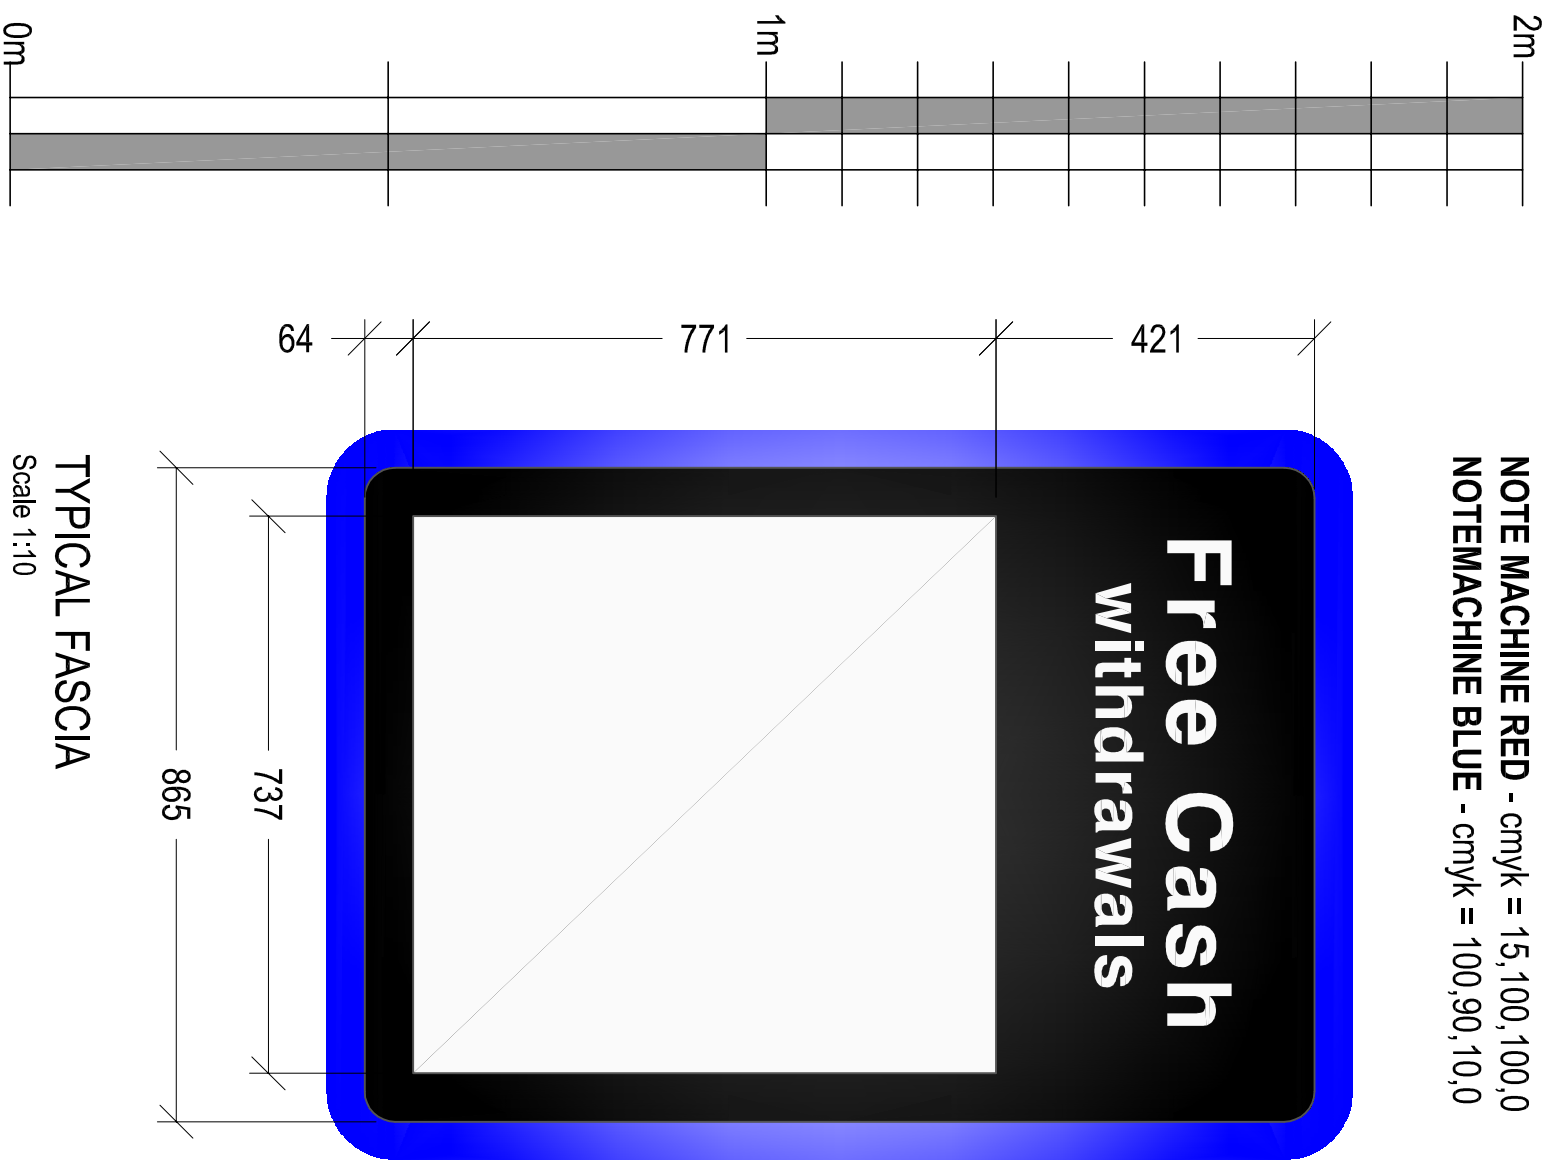

FONT: Eurostile
FONT COLOUR: cmyk = 0,0,0,0, (white)

SURROUND COLOUR - cmyk = 0,0,0,100 (black)

NOTE MACHINE RED - cmyk = 15,100,100,0
NOTEMACHINE BLUE - cmyk = 100,90,10,0

TYPICAL FASCIA
 Scale 1:10

Project:
NOTE MACHINE
 GENERAL SITE INSTALLATION
 ARRANGEMENTS

Drawing Title:
 TYPICAL FASCIA ELEVATIONS

Ref: NM--GA--F1	Date: 02-07-2014	Rev: A
Scale: 1:10	Paper: A3	Date Rev: 31-03-2015

GENERAL NOTES:
 1) All dimensions in millimeters unless otherwise stated.

Date: 31-03-15
Comments: Scale Bar added to drawing.
By: CM